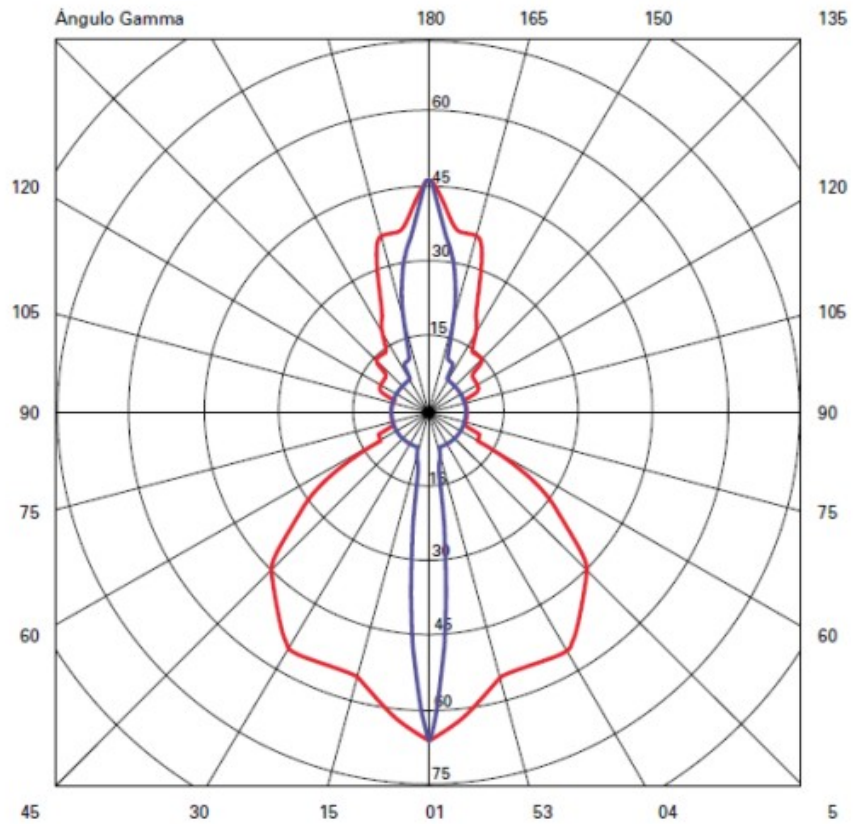

PROJECT	
TYPE	
SPECIFIER	
QUANTITY	
DATE